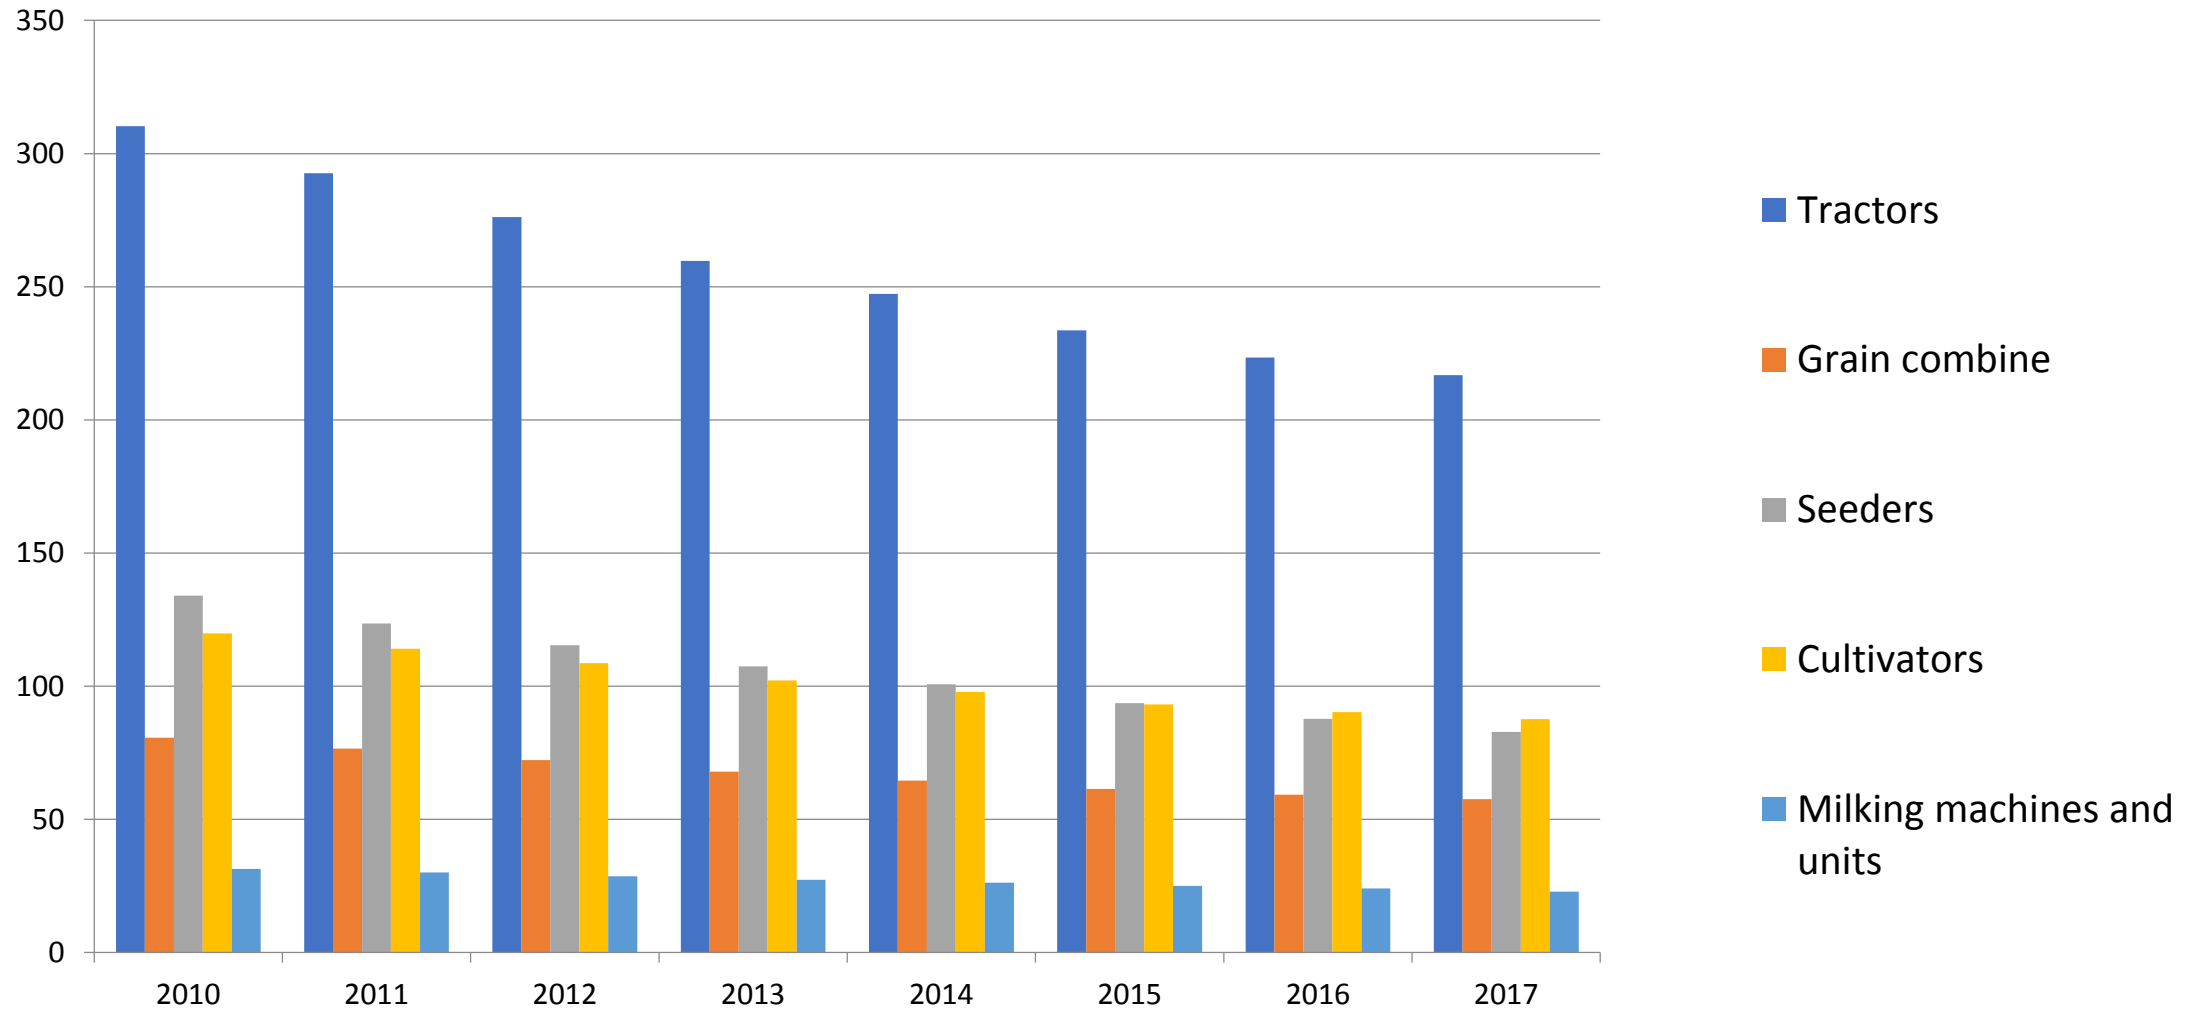

Agricultural Standardization and Certification in Russia

Volga state machinery testing station

4th Training of Trainers of the Asian and Pacific Network for Testing of Agricultural
Machinery

October 22-27, 2018 Beijing and Wuhan, China

Agricultural Percentage of GDP *

* - We don't have official data. This is unofficial data.

Park of the main types of equipment in the agricultural organizations, *thousand pieces*

Acreage of agricultural crops, *thousands of hectares*