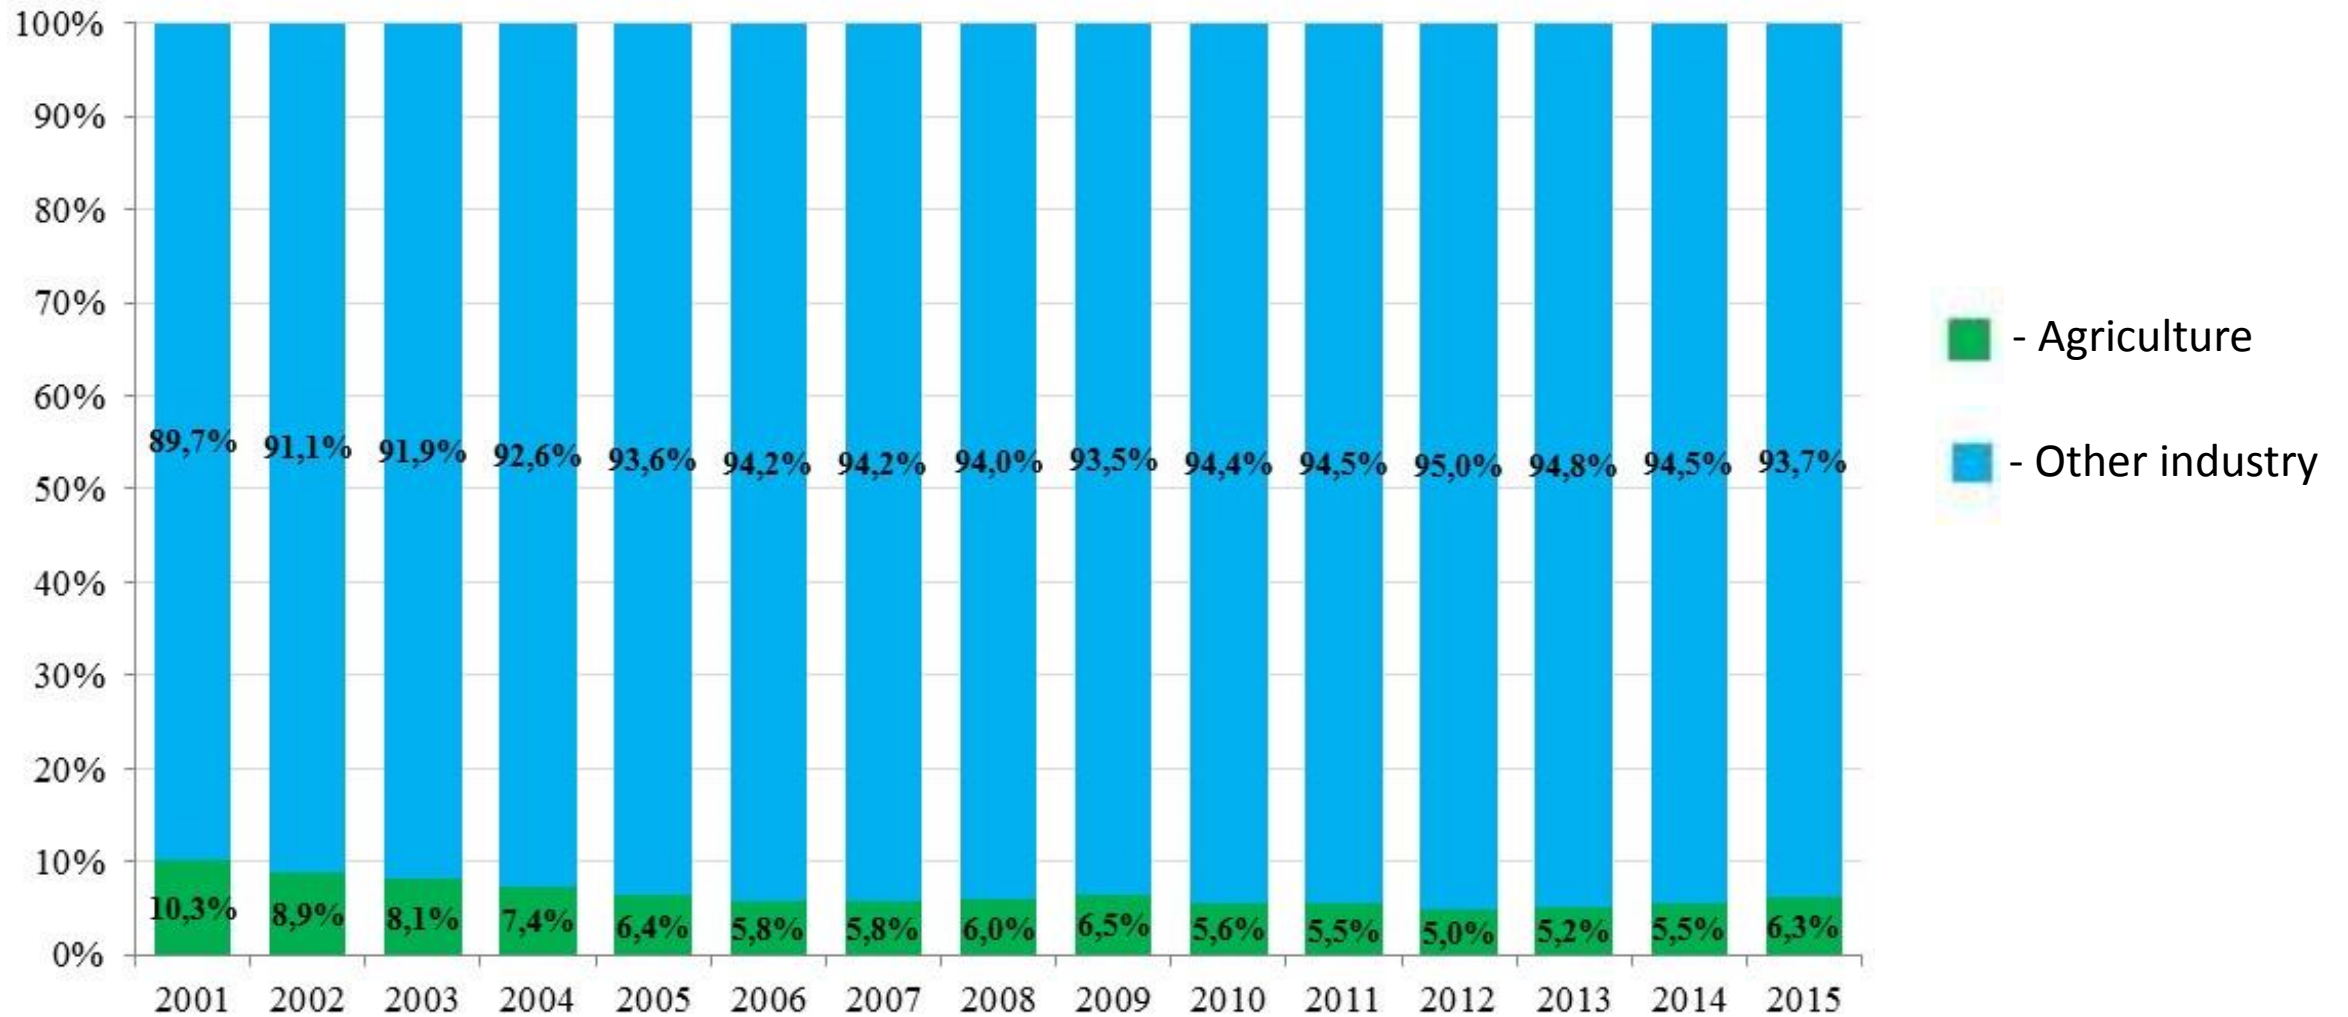

Agricultural Standardization and Certification in Russia

Volga state machinery testing station

4th Training of Trainers of the Asian and Pacific Network for Testing of Agricultural
Machinery

October 22-27, 2018 Beijing and Wuhan, China

Agricultural Percentage of GDP *

* - We don't have official data. This is unofficial data.

Park of the main types of equipment in the agricultural organizations, *thousand pieces*

Acreage of agricultural crops, *thousands of hectares*