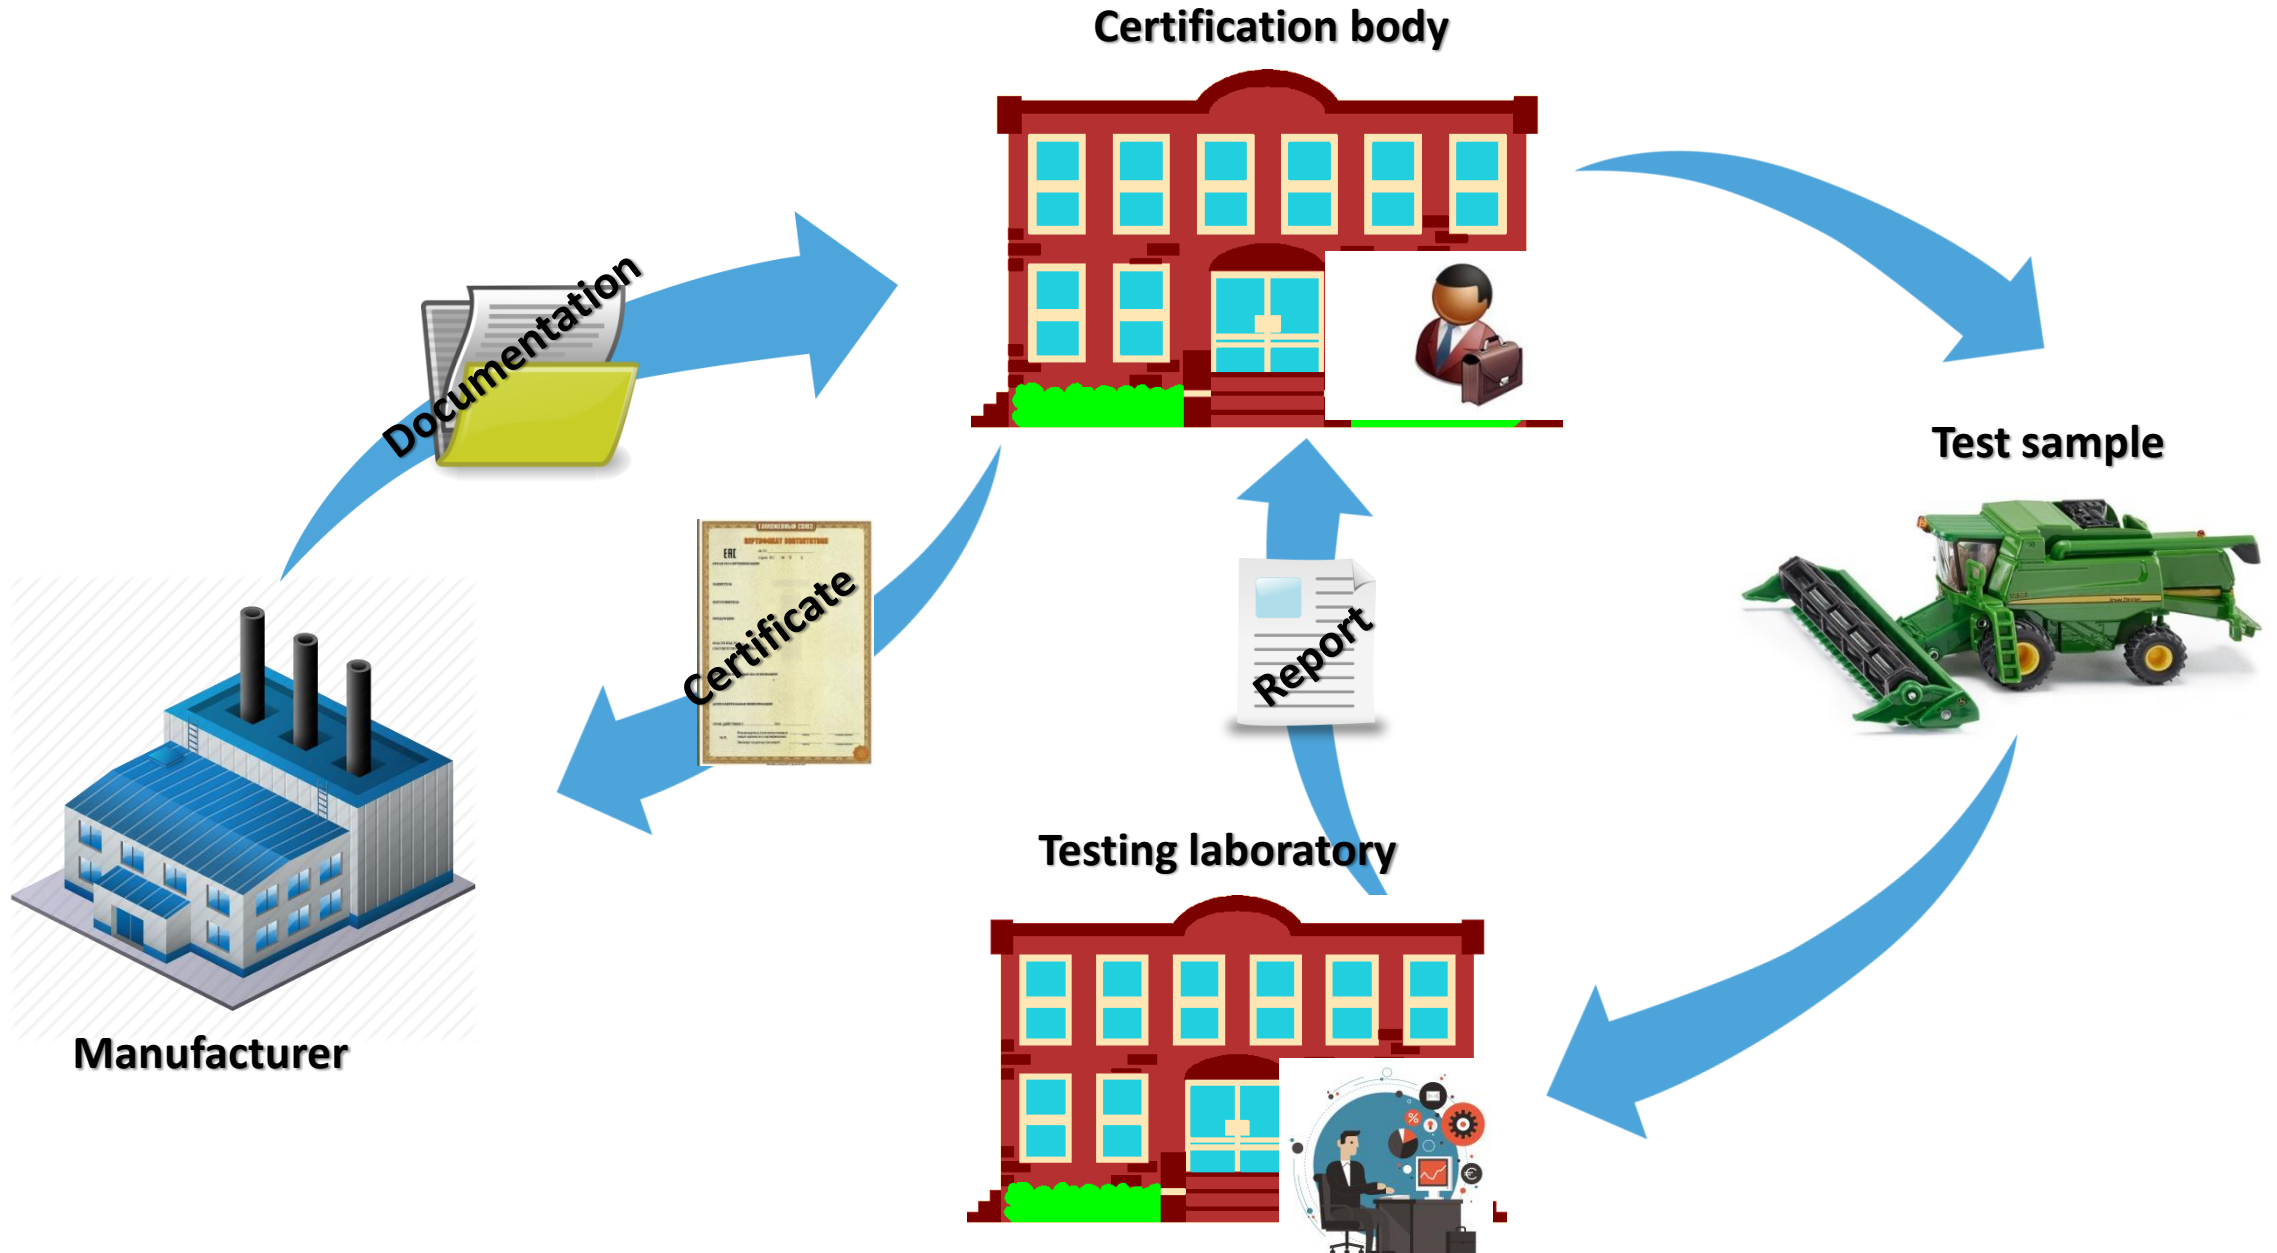

Provision of agricultural organizations with tractors and combines

National Testing Codes

State standards of GOST are applied in Russia. There is a group of standards that set out requirements for certain types of machines or components (lighting, engine, noise, vibration, braking systems) and there is a group of standards that set out test methods.

International Testing Codes

International ISO standards officially translated into Russian are called GOST ISO and are applied on a par with state standards. They are mainly related to safety requirements.

On September 23, 2005, Russia joined ISO.

Agricultural Testing System

Quality control of testing stations

Accreditation and confirmation
every 2 years

Certification body

Testing laboratory

Main items of different Tests (for Main Machinery)

Other rules on Agricultural Machinery compulsory certification

- Certification can be carried out for a batch of products – then the certificate is issued only for those machines which numbers are specified in the certificate. And can be carried out on a serial release- then together with selection of a sample the expert on certification should to analyze production (plant) to make sure of possibility of release of equally safe agricultural machinery.
- All certificates and test reports are included in the Unified register by means of electronic information system.